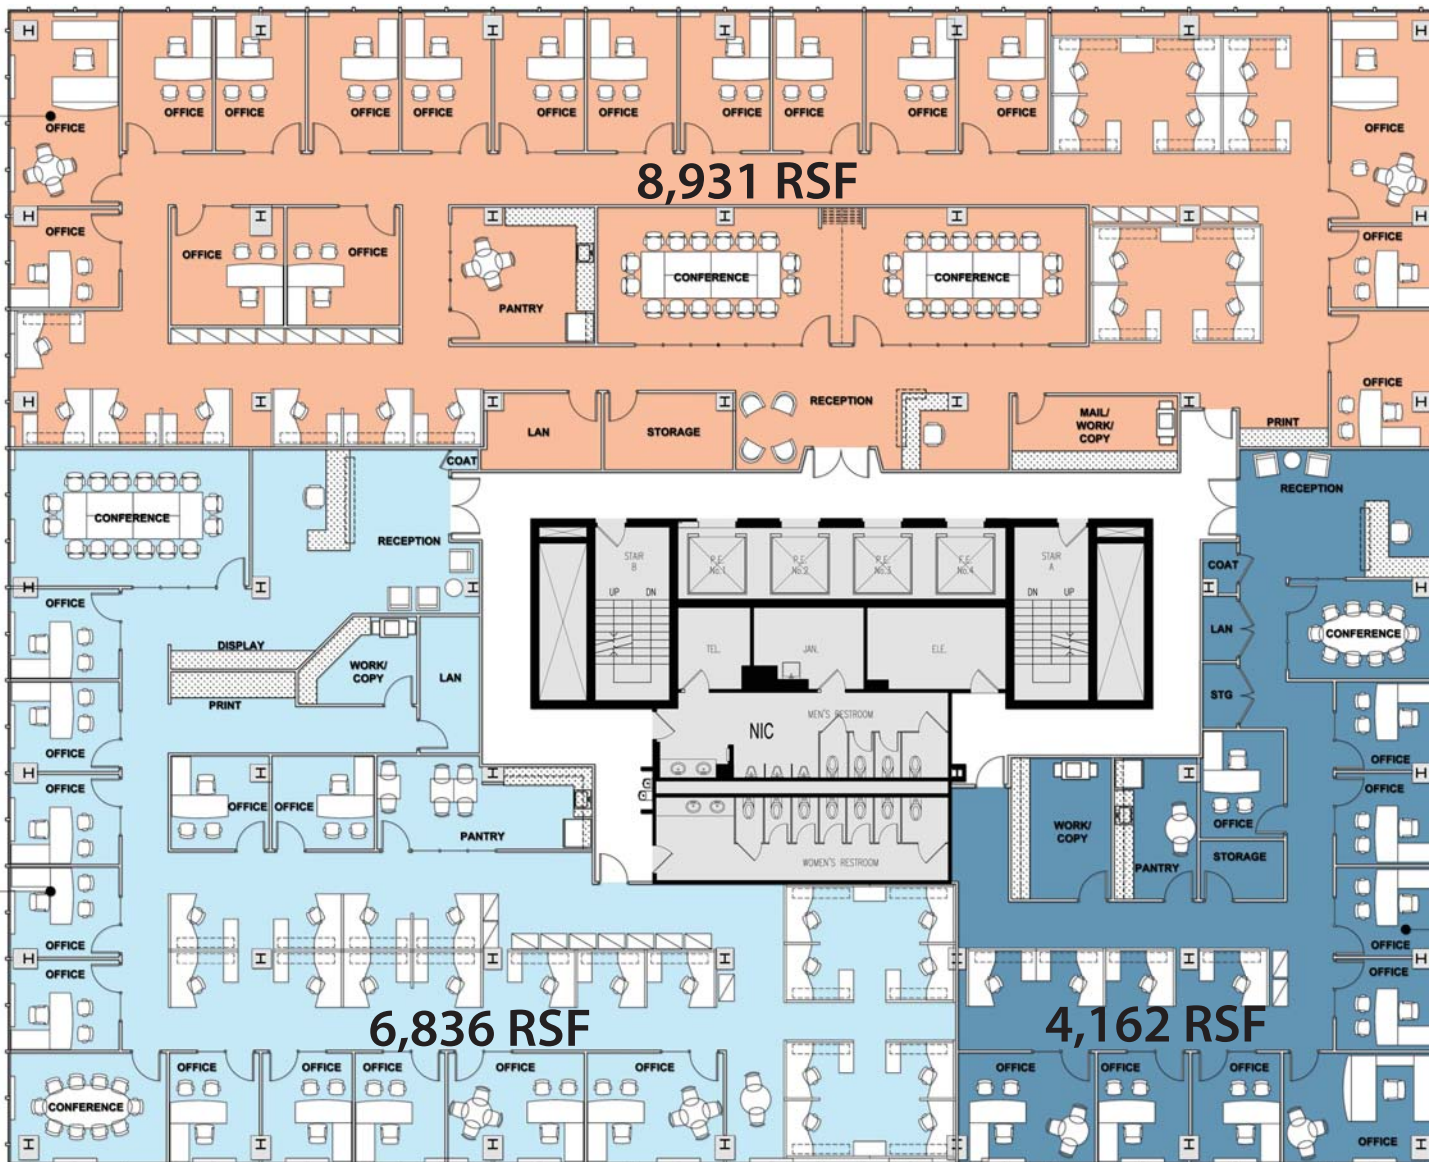

NORTH  
FAIRFAX

4040

# MULTITENANT LAYOUT

RSF:19,929  
Perimeter Offices: 35  
Interior Offices: 6  
Perimeter Workstations: 30  
Interior Workstations: 10  
  
TOTAL: 81