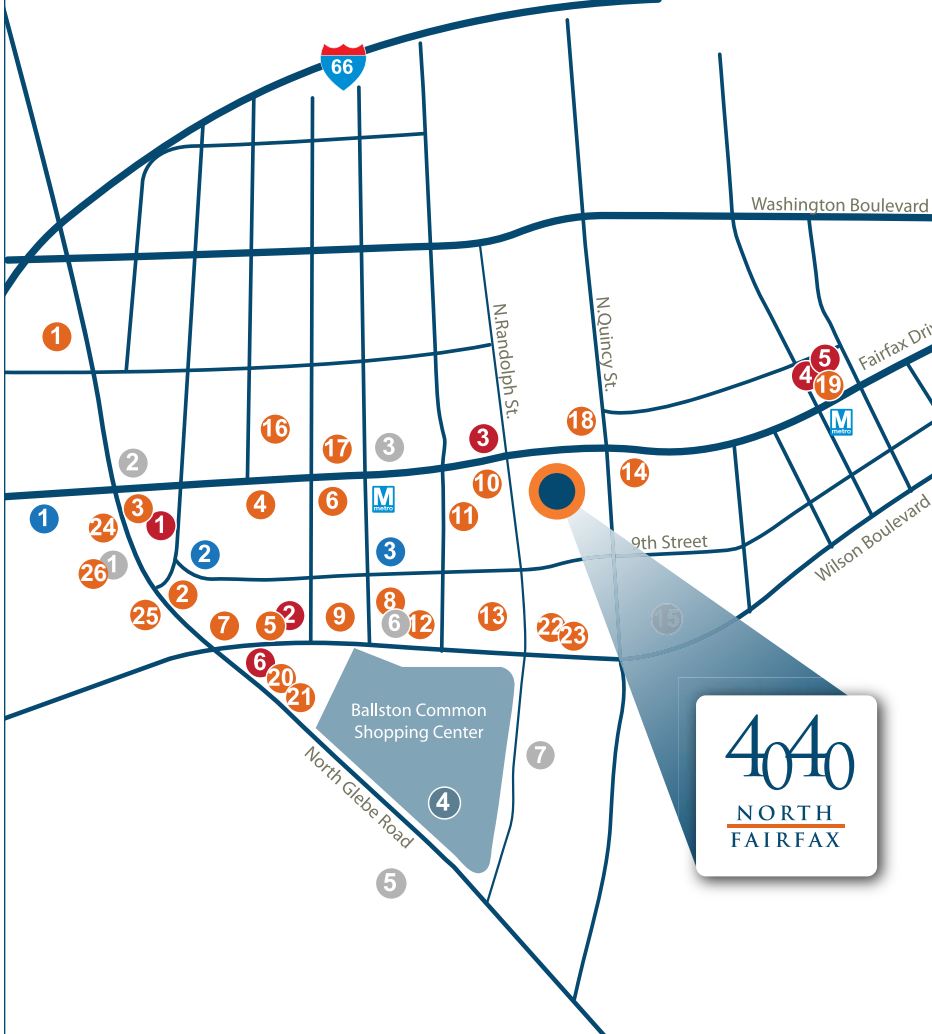

# 4040 AREA AMENITIES

## NORTH FAIRFAX

### DINING

- 1 Melting Pot
- 2 Starbucks
- 3 PF Chang's
- 4 Potbelly/ Quiznos
- 5 Manhattan Bagel
- 6 Cosi
- 7 Vapiano
- 8 The Front Page
- 9 Quiznos
- 10 Caribbean Breeze
- 11 IHOP
- 12 Matsutake
- 13 Smoothie King
- 14 Carpool
- 15 Thai Terrace
- 16 Rio Grande/ Willow's
- 17 Alladin's Eatery
- 18 Tara Thai
- 19 Starbucks
- 20 Ted's Montana Grill
- 21 Chipotle
- 22 Rustico
- 23 Sweetgreen
- 24 The Greene Turtle
- 25 Pizza Vinoteca & Mussel Bar
- 26 Il Forno

### HOTELS

- 1 Holiday Inn
- 2 Westin Hotel
- 3 Hilton