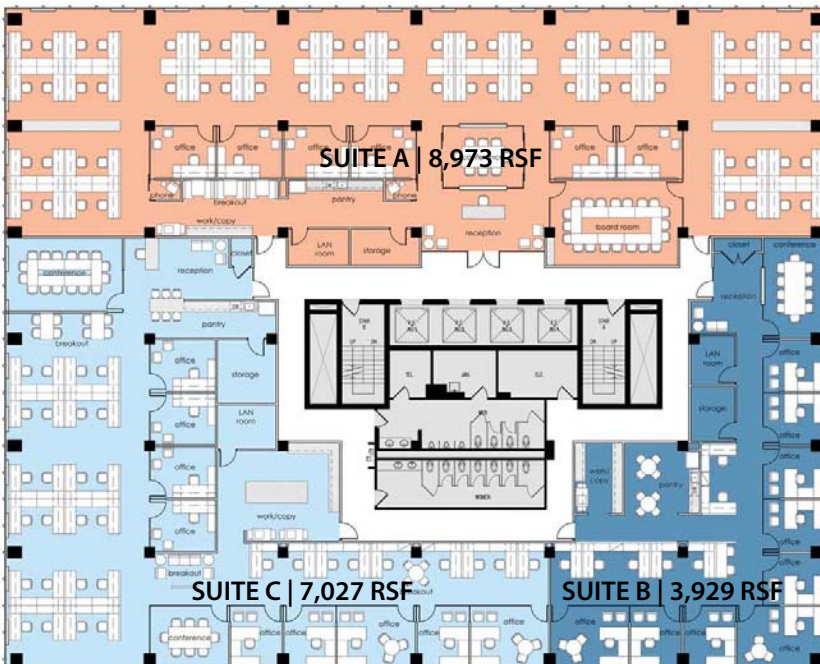

## FULL BUILD-OUT ALLOWANCE FLEXIBLE LEASE TERM

- UP TO 75,000 SF CONTIGUOUS AVAILABLE | TOP FLOORS
- Transactions from 3,000 SF
- Exterior corporate signage available
- 2 blocks to Ballston and VA Square Metro Stations
- New on-site amenities include state-of-the-art tenant only fitness center and a 4,000 SF building terrace with impressive views into DC
- Numerous dining and retail options within walking distance
- Close proximity to DARPA and ONR

## FLOOR PLANS

4040  
NORTH  
FAIRFAX

### SINGLE TENANT

RSF: 19,929

Office: 26

Workstation : 102

Reception: 1

Conference Room: 3

TOTAL SEATS: 129

### MULTI TENANT

RSF: 19,929

Office: 24

Workstation: 105

Reception: 3

Conference Room: 5

TOTAL SEATS: 132