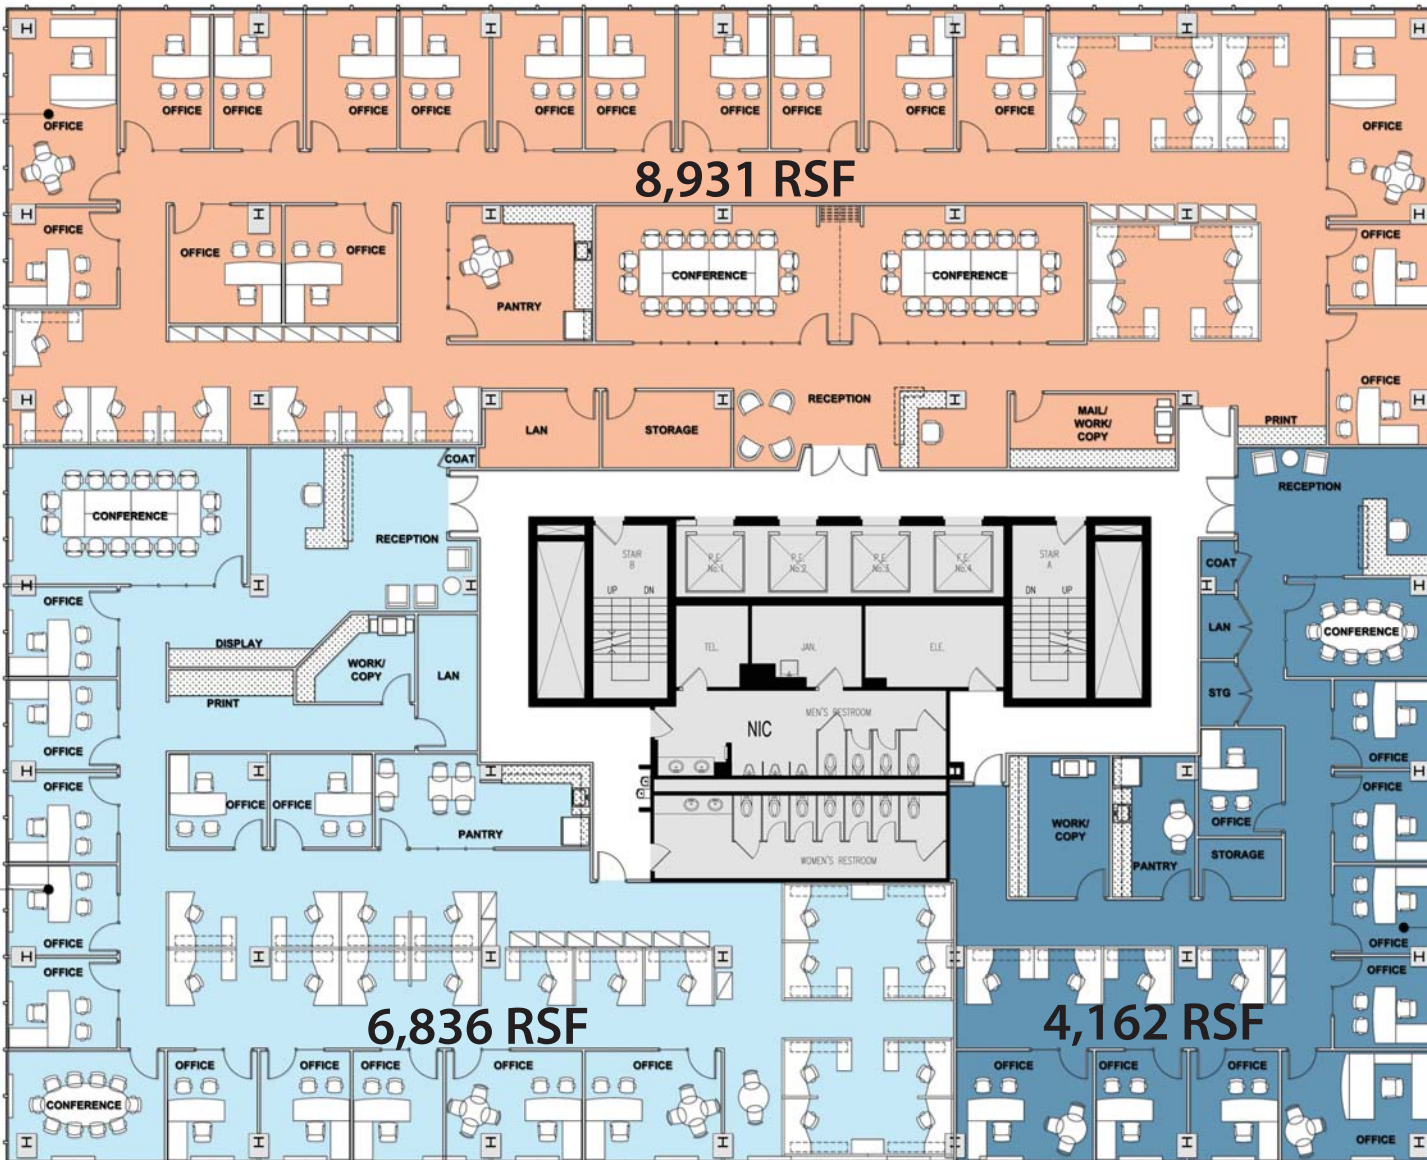

## SINGLE TENANT LAYOUT

RSF:19,929

Perimeter Offices: 34

Interior Offices: 15

Perimeter Workstations: 10

Interior Workstations: 41

TOTAL: 100

**AVISON  
YOUNG**

## MULTITENANT LAYOUT

RSF:19,929  
Perimeter Offices: 35  
Interior Offices: 6  
Perimeter Workstations: 30  
Interior Workstations: 10  
  
TOTAL: 81